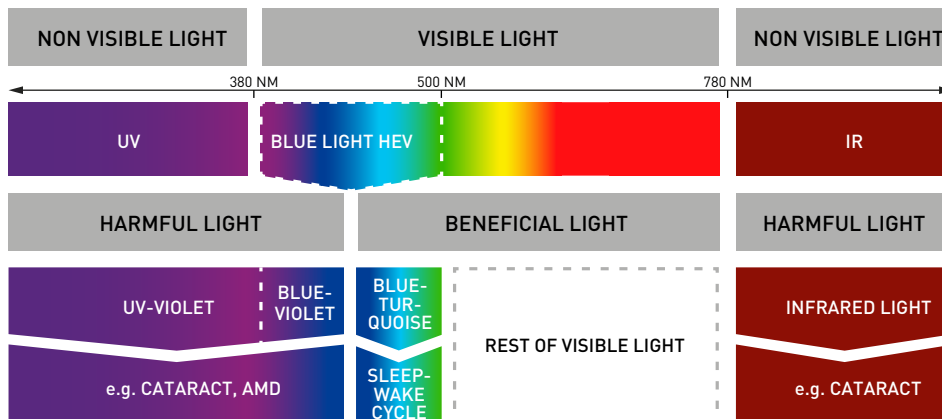

### COLOR SPECTRUM WITHOUT CAPTIVATE™ POLARIZED

Our eyes can easily distinguish the blue, green, and red wavelengths along the visible light spectrum. However, it's where the blue, green, and red wavelengths merge together that the human eye has a difficult time seeing clearly.

### COLOR SPECTRUM WITH CAPTIVATE™ POLARIZED

CAPTIVATE™ Polarized lenses filter out the confusing light and make the color spectrum clearer for the eye. The results are increased contrast and greater clarity.

## CAPTIVATE™ POLARIZED LIGHT SPECTRUM

This chart shows the peak chromatic response for the colors blue, green, and red.

- Shaded zones represent the areas where light waves merge and confuse the eyes. This is where it is best to filter out light.
- Think of the shaded areas as confusing light and the non-shaded areas as clear light.
- CAPTIVATE™ Polarized blocks out the UV and bad blue light (HEV) (380nm-430nm) – rays of light that are harmful to our eyes, reducing the risk of damage to retinal cells and age-related macular degeneration.

The visible light spectrum is the segment of the electromagnetic spectrum that the human eye can view. More simply, this range of wavelengths is called visible light. Typically, the human eye can detect wavelengths from 380 to 700 nanometers.