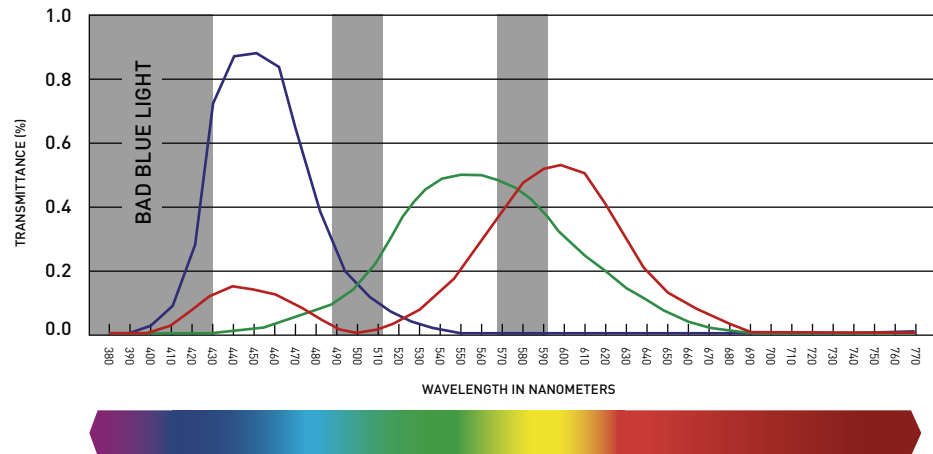

### COLOR SPECTRUM WITHOUT CAPTIVATE™ POLARIZED

Our eyes can easily distinguish the blue, green, and red wavelengths along the visible light spectrum. However, it's where the blue, green, and red wavelengths merge together that the human eye has a difficult time seeing clearly.

### COLOR SPECTRUM WITH CAPTIVATE™ POLARIZED

CAPTIVATE™ Polarized lenses filter out the confusing light and make the color spectrum clearer for the eye. The results are increased contrast and greater clarity.

## CAPTIVATE™ POLARIZED LIGHT SPECTRUM

This chart shows the peak chromatic response for the colors blue, green, and red.

- Shaded zones represent the areas where light waves merge and confuse the eyes. This is where it is best to filter out light.
- Think of the shaded areas as confusing light and the non-shaded areas as clear light.
- CAPTIVATE™ Polarized blocks out the UV and bad blue light (HEV) (380nm-430nm) – rays of light that are harmful to our eyes, reducing the risk of damage to retinal cells and age-related macular degeneration.

The visible light spectrum is the segment of the electromagnetic spectrum that the human eye can view. More simply, this range of wavelengths is called visible light. Typically, the human eye can detect wavelengths from 380 to 700 nanometers.