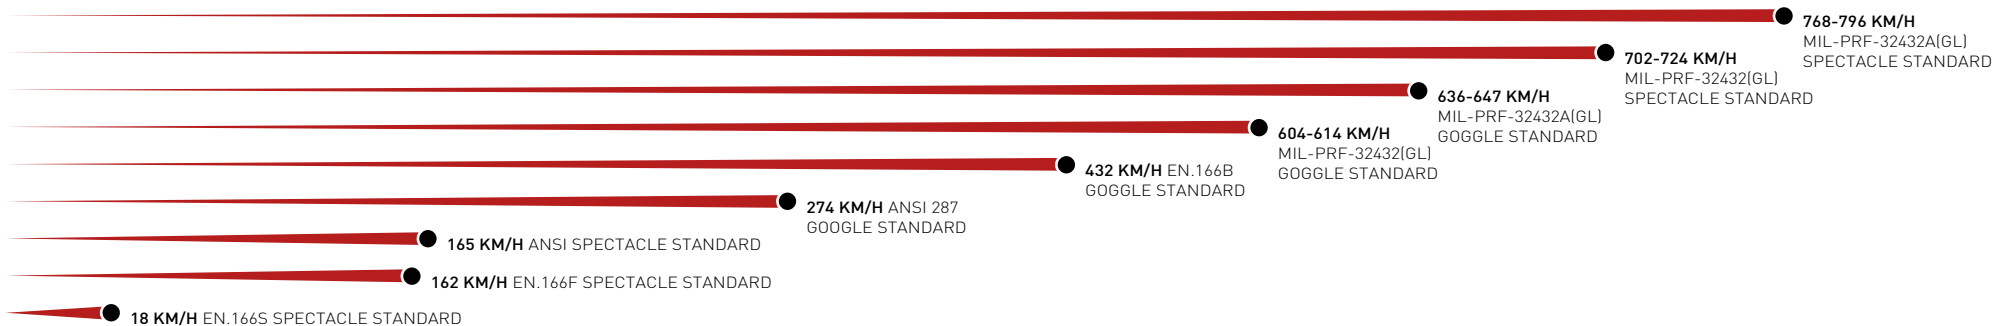

HIGH VELOCITY PROTECTION TESTED

Meets ANSI Z87.1 high velocity impact safety and optical standards.

BALLISTIC TESTED

Meets MIL-PRF-32432 (GL) ballistic standards for spectacles and goggles.

BALLISTIC TESTED

Meets MIL-PRF-32432A (GL) ballistic standards for spectacles and goggles.