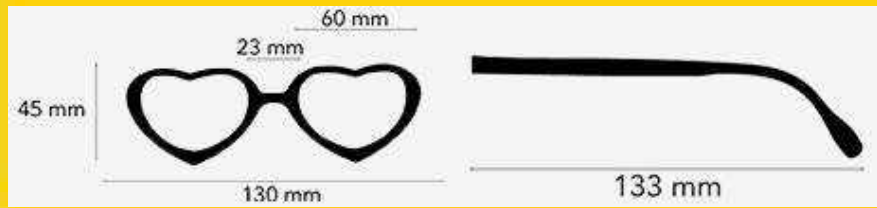

Flamingo

Sun Plan Miroir