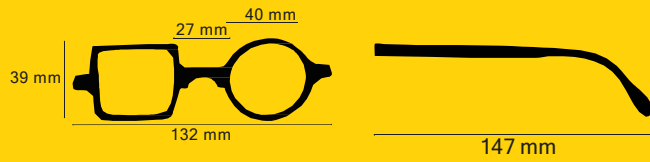

RL2601-10SPM
Bleu Klein

RL2601-04SPM
Ecaille blond mate

RL2601-07SPM
Gris mat

RL2601-11SPM
Zébré mate

RL2601-13SPM
Orange fluo

RL2601-16SPM
Jeans

Patchwork

Sun Plan Miroir