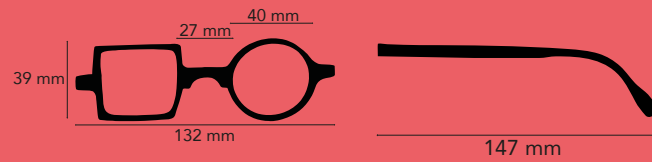

Patchwork

Plan