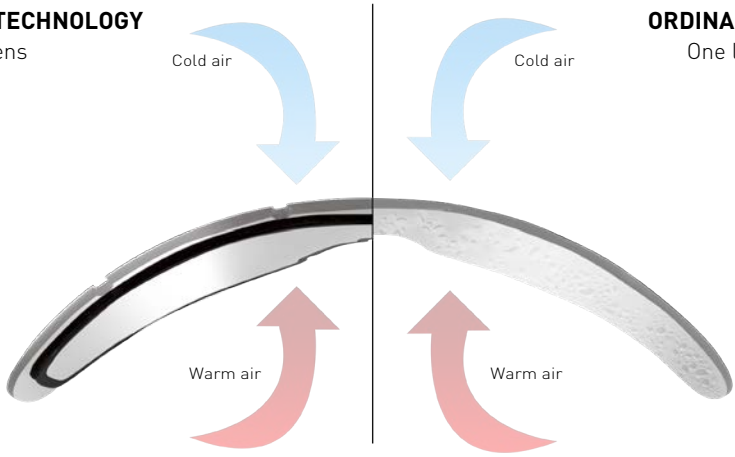

The DUAL Lens Technology used in the Wiley X goggles secures a free view in all extreme weather and temperature conditions. Typically with standard goggles the outside area usually is warmer causing the lens to fog. With the Wiley X DUAL Lens technology, the integrated thermal bridge between the two lens layers separates cold and warm air preventing temperature differences that would result in fogging.

WX DUAL TECHNOLOGY
Two layer lens

ORDINARY LENS
One layer lens