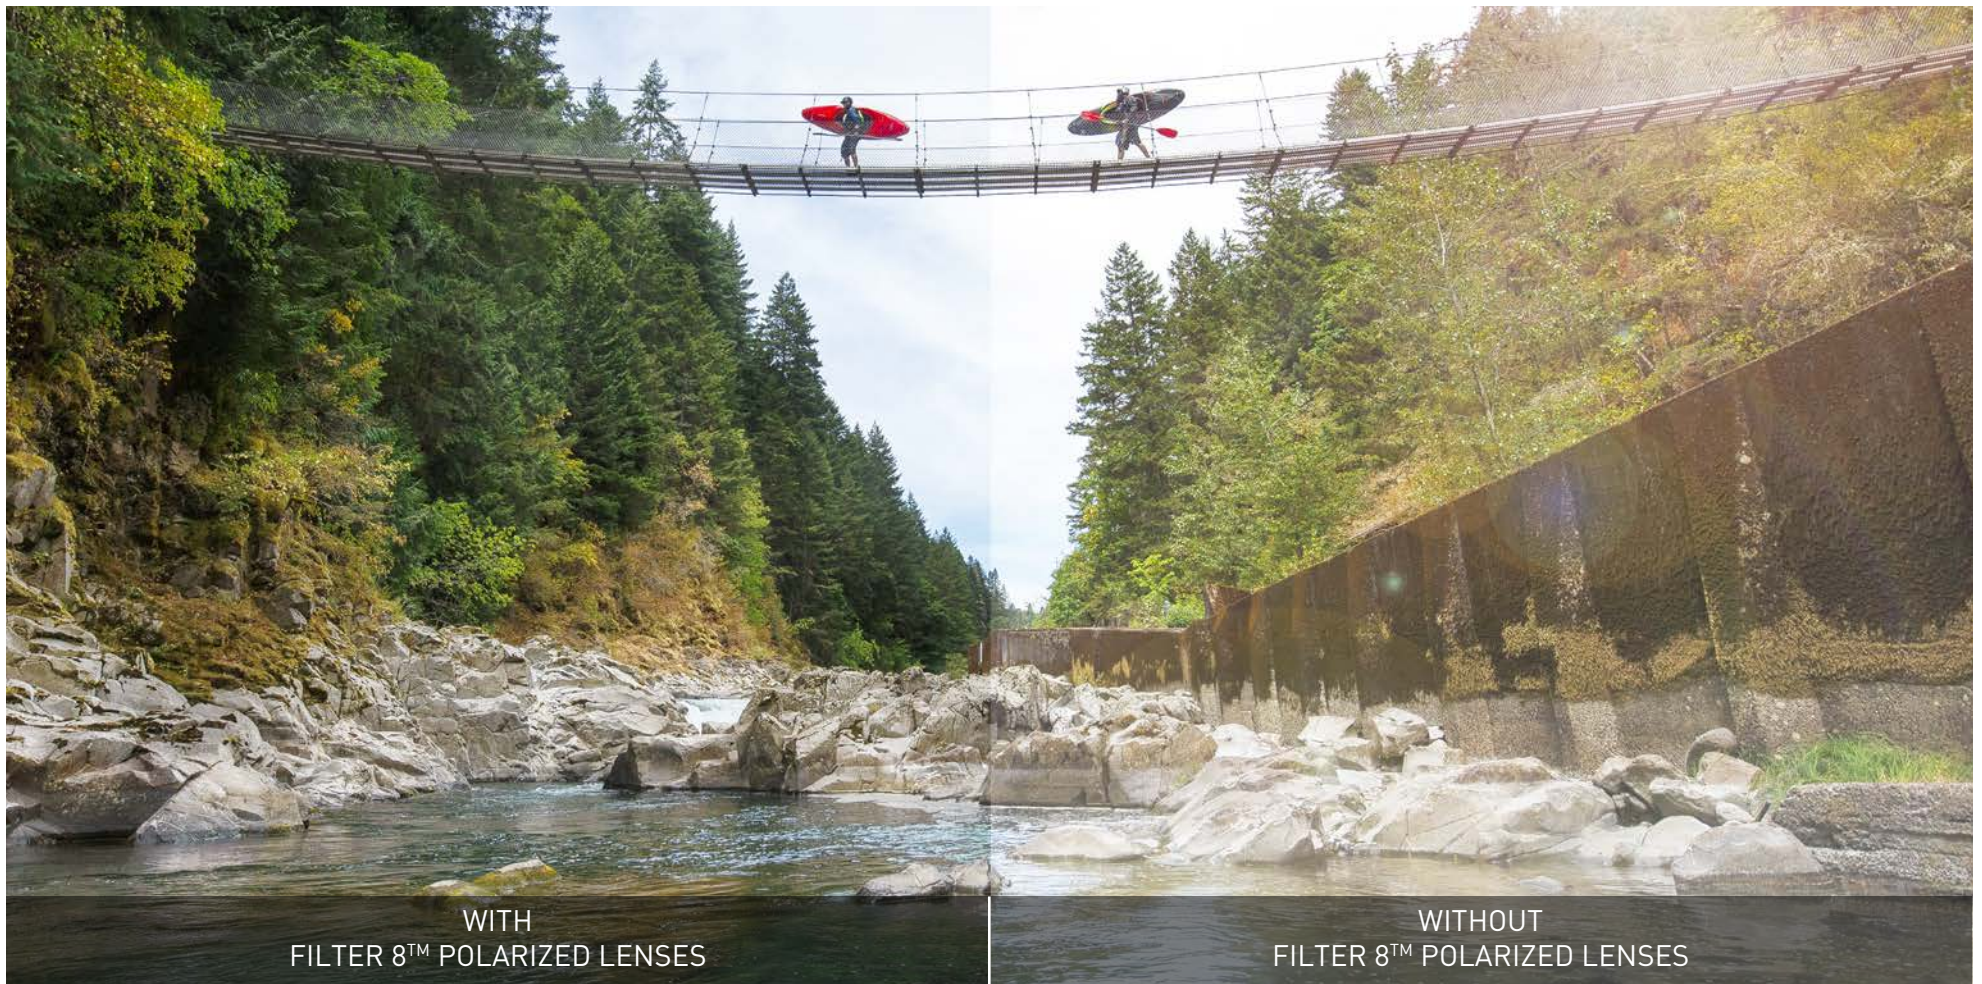

WITH
FILTER 8™ POLARIZED LENSES

WITHOUT
FILTER 8™ POLARIZED LENSES