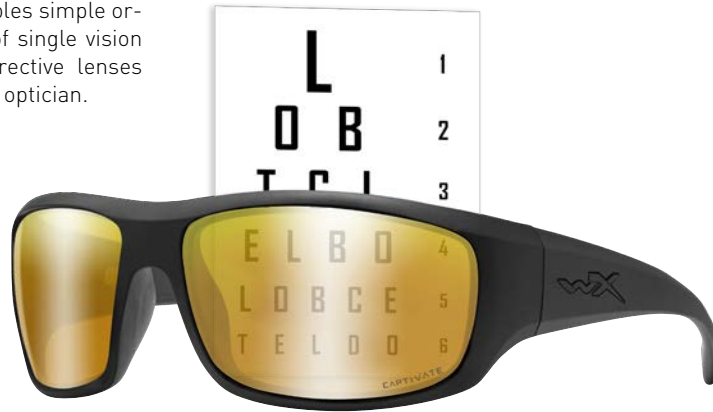

PRESCRIPTION LENSES

The majority of all the Wiley X frames can be fitted with prescription lenses. As our professional prescription lens partner, we have chosen Shamir, whose Attitude™ lenses are specifically developed for our 8-base curve frames. The result is individually customized lenses that offer crystal clear vision in any given situation, while providing the same crucial protection as the non-prescription lenses developed by Wiley X.

The RX program enables simple ordering and delivery of single vision and progressive corrective lenses through your nearest optician.

POLYCARBONATE LENSES

To meet the stringent worldwide safety eyewear standards, Wiley X uses the lens material called polycarbonate. The flexibility and strength of polycarbonate enables it to stop the impact from a 12 gauge shotgun or fragments from an IED (Improvised Explosive Device). Wiley X applies anti-scratch coatings on all lenses to increase the lifetime and maintain a top of the line product.