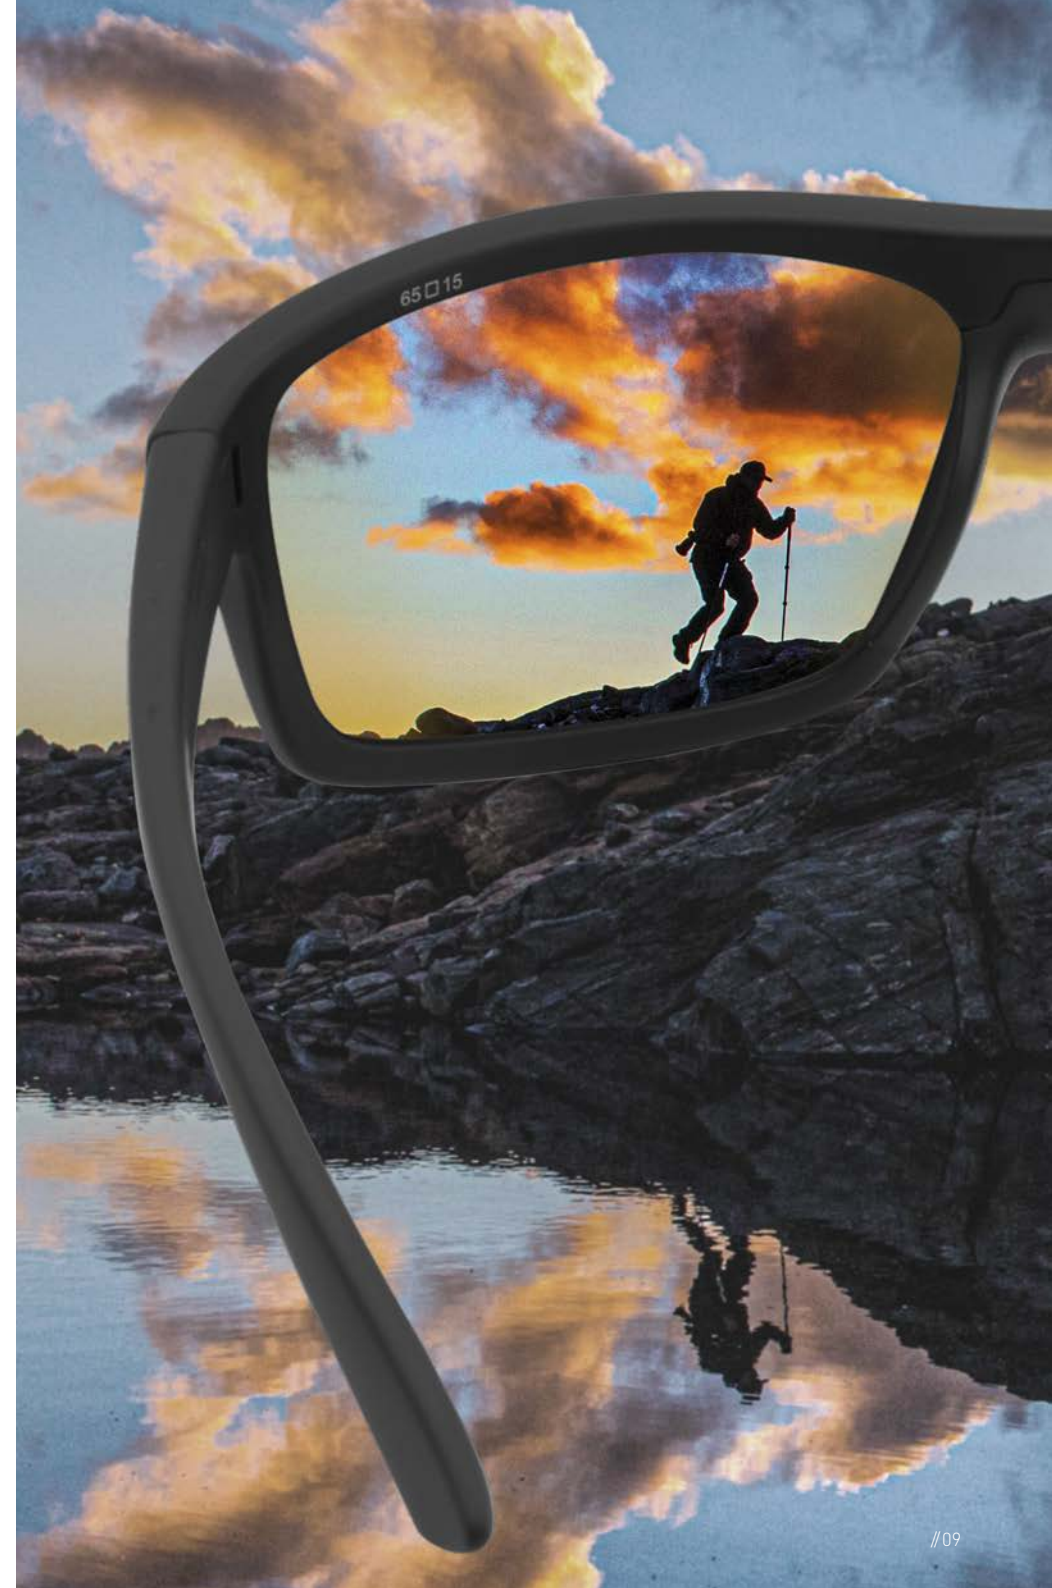

CAPTIVATE™ LIGHT SPECTRUM

This chart shows the peak chromatic response for the colors blue, green, and red.

- Shaded zones represent the areas where light waves merge and confuse the eyes. This is where it is best to filter out light.
- Think of the shaded areas as confusing light and the non-shaded areas as clear light.
- CAPTIVATE™ blocks out the UV and bad blue light (380nm-430nm) – blue violet/HEV rays of light that are harmful to our eyes, reducing the risk of damage to retinal cells and age-related macular degeneration.

The visible light spectrum is the segment of the electromagnetic spectrum that the human eye can view. More simply, this range of wavelengths is called visible light. Typically, the human eye can detect wavelengths from 380 to 700 nanometers.

HEV - High Energy Visible Light, UV - Ultraviolet Light, IR - Infrared Light ©ZEISS 2017