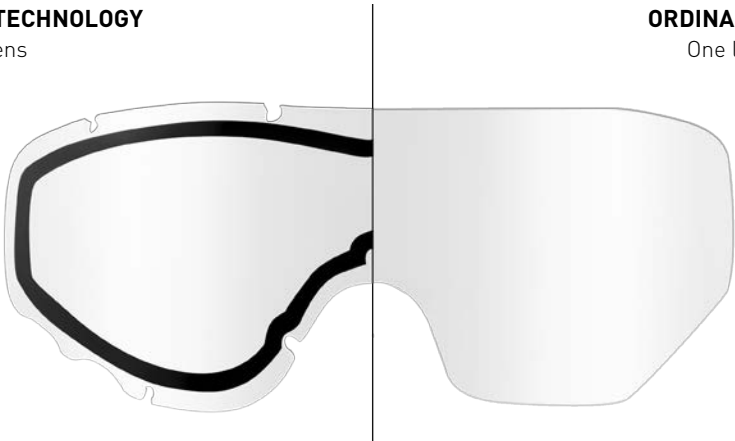

DUAL GOGGLE LENS

WX DUAL TECHNOLOGY
Two layer lens

ORDINARY LENS
One layer lens