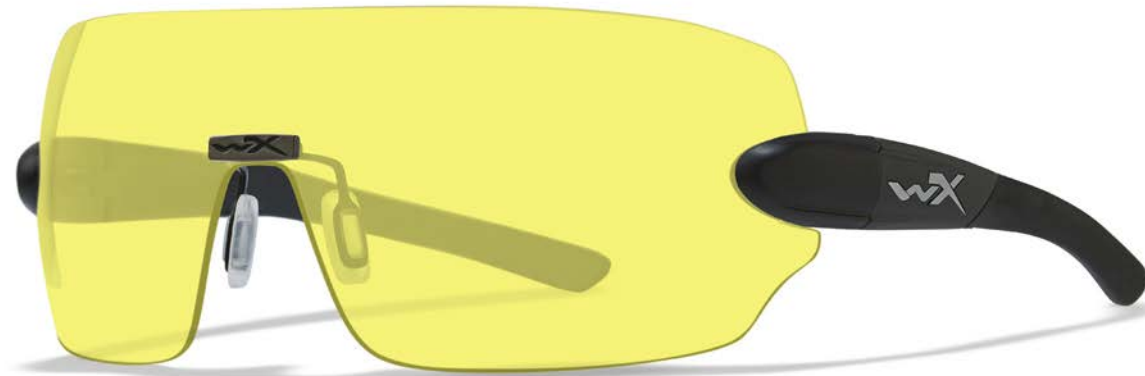

2952 / Smoke Grey + Clear + Light Rust lenses /
Matte Black frame

EXTRA / 29C /
Clear lens

EXTRA / 29L /
Light Rust lens

EXTRA / 29C /
Smoke Grey lens

WX DETECTION

FITS HEAD SIZES
SMALL TO 2X-LARGE

1204 / Yellow + Orange + Purple lenses /
Matte Black frame