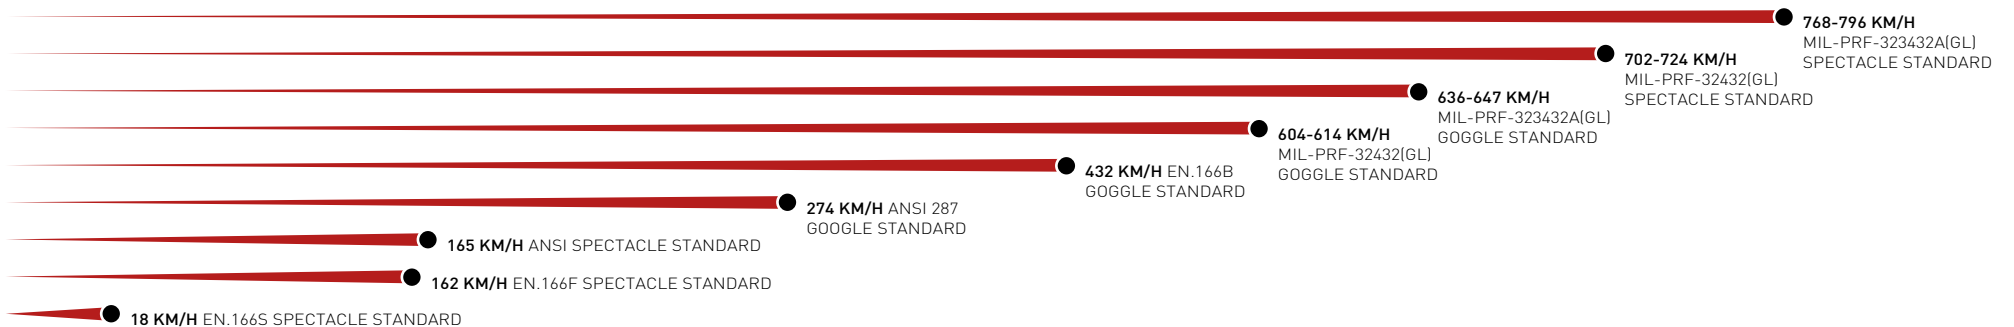

HIGH VELOCITY PROTECTION TESTED

Meets ANSI Z87.1 high velocity impact safety and optical standards.

BALLISTIC TESTED

Meets MIL-PRF-32432 [GL] ballistic standards for spectacles and goggles.