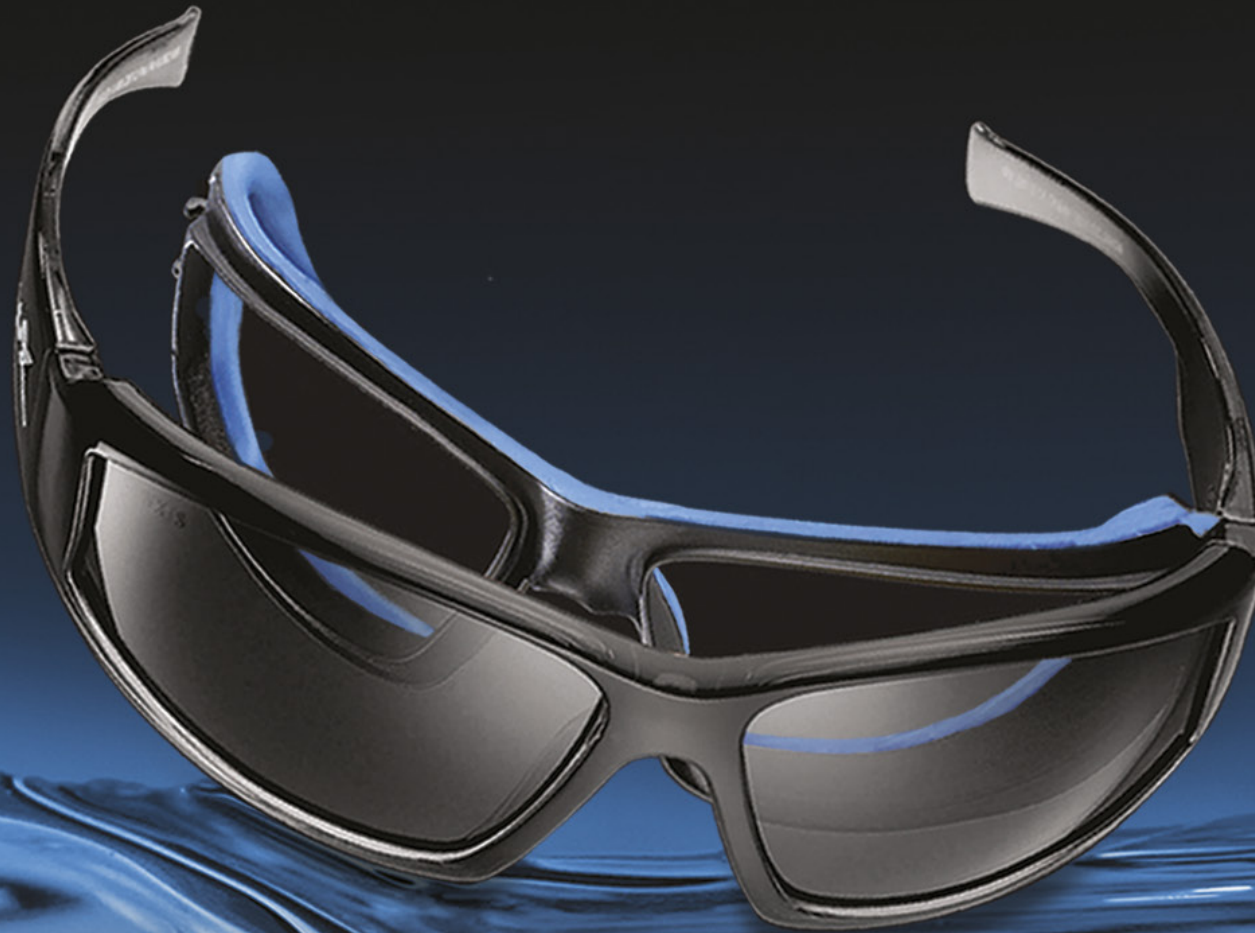

Protecting your eyes while participating in activities that expose you to wind, dust and other debris is crucial in preventing dry eyes that can result in Dry Eye Syndrome. The Wiley X Facial Cavity™ Seal and the base curve of all Wiley X frames help minimize the airflow around the eye, allowing the user to focus on the challenge at hand.

FLOATING FACIAL CAVITY™ SEALS

Comfortable, removable, and durable Floating Facial Cavity™ Seals easily clip into Wiley X's innovative Climate Control series eye-wear. This unique performance technology prevents your glasses from sinking as well as shields your eyes from harmful and disturbing outside elements like wind, peripheral light, dust, and debris. Floating Facial Cavity™ Seals are available on selected styles.