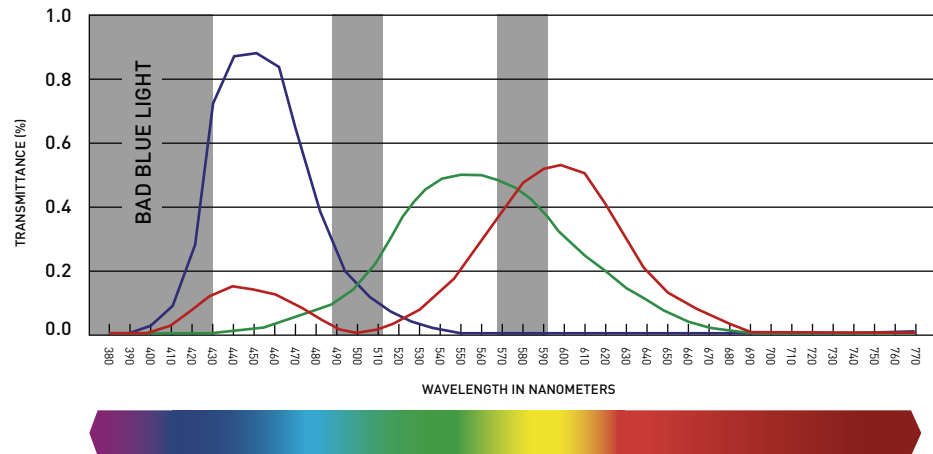

COLOR SPECTRUM WITHOUT CAPTIVATE™

Our eyes can easily distinguish the blue, green and red wavelengths along the visible light spectrum. However, it's where the blue, green and red wavelengths merge together that the human eye has a difficult time seeing clearly.

COLOR SPECTRUM WITH CAPTIVATE™

CAPTIVATE™ Polarized lenses filter out that confusing light and make the color spectrum clearer for the eye. The results are increased contrast and greater clarity.

CAPTIVATE™ LIGHT SPECTRUM

This chart shows the peak chromatic response for the colors blue, green, and red.

- Shaded zones represent the areas where light waves merge and confuse the eyes. This is where it is best to filter out light.
- Think of the shaded areas as confusing light and the non-shaded areas as clear light.
- CAPTIVATE™ blocks out the UV and bad blue light (380nm-430nm) – blue violet/HEV rays of light that are harmful to our eyes, reducing the risk of damage to retinal cells and age-related macular degeneration.

The visible light spectrum is the segment of the electromagnetic spectrum that the human eye can view. More simply, this range of wavelengths is called visible light. Typically, the human eye can detect wavelengths from 380 to 700 nanometers.