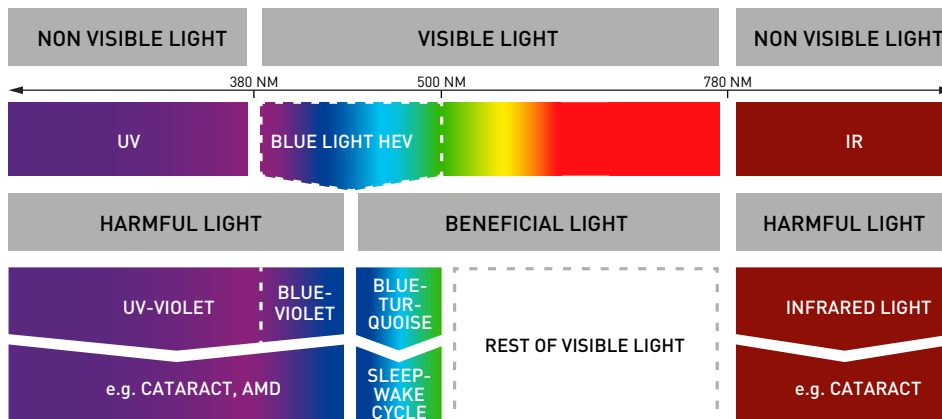

COLOR SPECTRUM WITHOUT CAPTIVATE™

Our eyes can easily distinguish the blue, green and red wavelengths along the visible light spectrum. However, it's where the blue, green and red wavelengths merge together that the human eye has a difficult time seeing clearly.

COLOR SPECTRUM WITH CAPTIVATE™

CAPTIVATE™ Polarized lenses filter out that confusing light and make the color spectrum clearer for the eye. The results are increased contrast and greater clarity.

CAPTIVATE™ LIGHT SPECTRUM

This chart shows the peak chromatic response for the colors blue, green, and red.

- Shaded zones represent the areas where light waves merge and confuse the eyes. This is where it is best to filter out light.
- Think of the shaded areas as confusing light and the non-shaded areas as clear light.
- CAPTIVATE™ blocks out the UV and bad blue light (380nm-430nm) – blue violet/HEV rays of light that are harmful to our eyes, reducing the risk of damage to retinal cells and age-related macular degeneration.

The visible light spectrum is the segment of the electromagnetic spectrum that the human eye can view. More simply, this range of wavelengths is called visible light. Typically, the human eye can detect wavelengths from 380 to 700 nanometers.