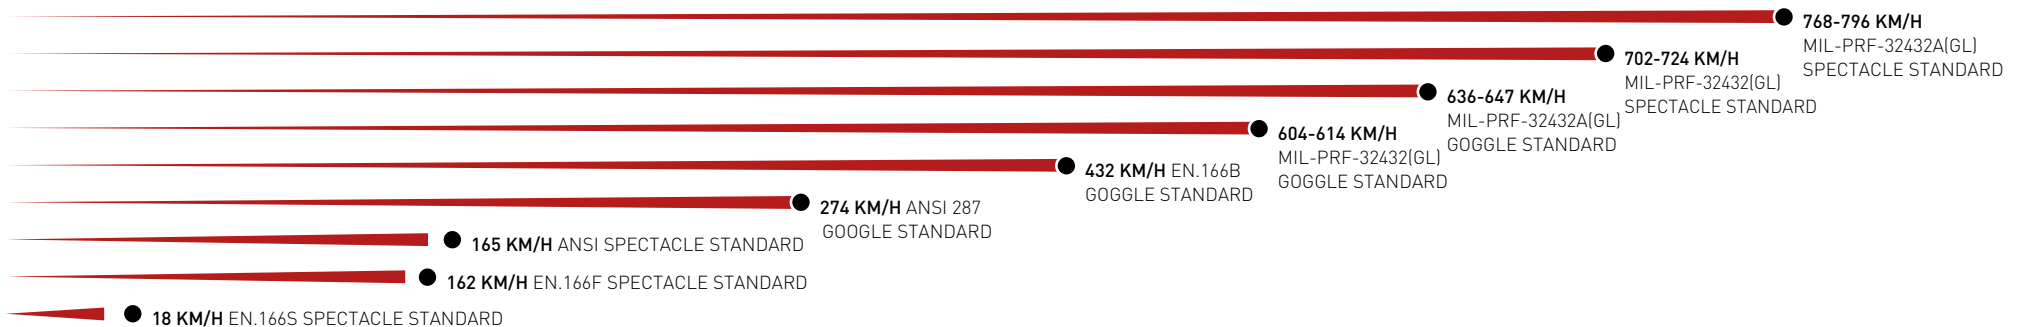

HIGH VELOCITY PROTECTION TESTED

Meets ANSI Z87.1 high velocity impact safety and optical standards.

BALLISTIC TESTED

Meets MIL-PRF-32432 (GL) ballistic standards for spectacles and goggles.

BALLISTIC TESTED

Meets MIL-PRF-32432A (GL) ballistic standards for spectacles and goggles.