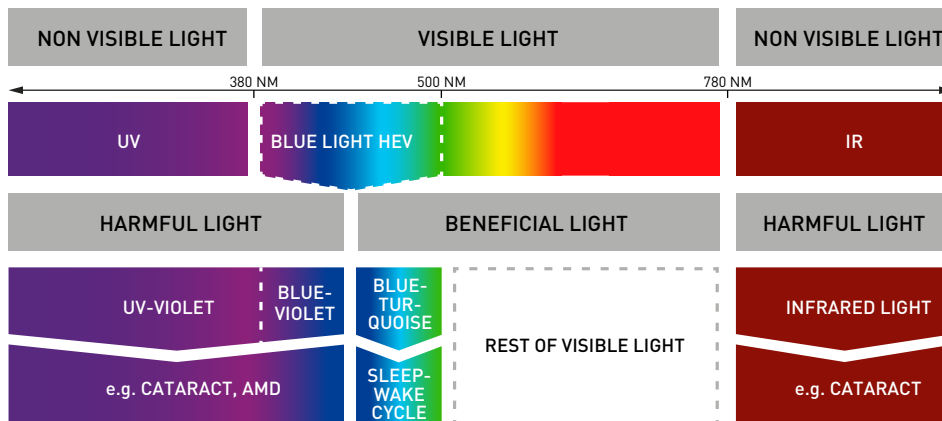

### COLOR SPECTRUM WITHOUT CAPTIVATE™ POLARIZED

Our eyes can easily distinguish the blue, green, and red wavelengths along the visible light spectrum. However, it's where the blue, green, and red wavelengths merge together that the human eye has a difficult time seeing clearly.

### COLOR SPECTRUM WITH CAPTIVATE™ POLARIZED

CAPTIVATE™ Polarized lenses filter out the confusing light and make the color spectrum clearer for the eye. The results are increased contrast and greater clarity.

## CAPTIVATE™ POLARIZED LIGHT SPECTRUM

This chart shows the peak chromatic response for the colors blue, green, and red.

- Shaded zones represent the areas where light waves merge and confuse the eyes. This is where it is best to filter out light.
- Think of the shaded areas as confusing light and the non-shaded areas as clear light.
- CAPTIVATE™ Polarized blocks out the UV and bad blue light (HEV) (380nm-430nm) – rays of light that are harmful to our eyes, reducing the risk of damage to retinal cells and age-related macular degeneration.

The visible light spectrum is the segment of the electromagnetic spectrum that the human eye can view. More simply, this range of wavelengths is called visible light. Typically, the human eye can detect wavelengths from 380 to 700 nanometers.