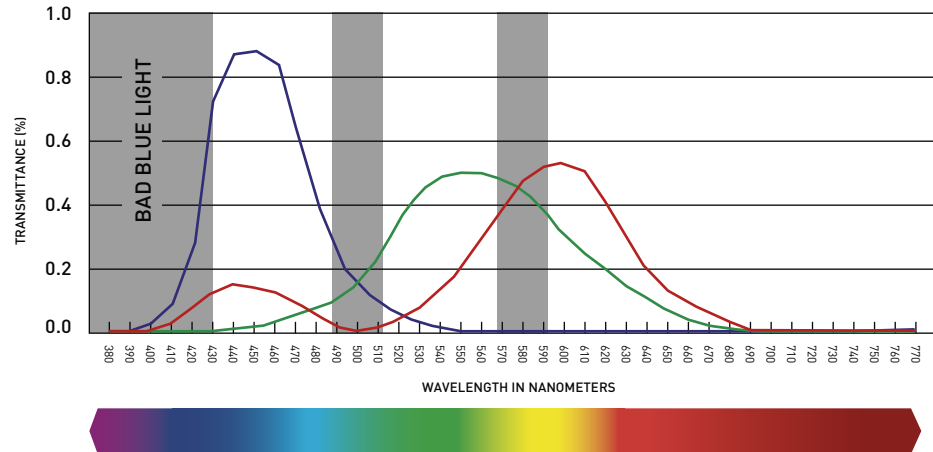

### COLOR SPECTRUM WITHOUT CAPTIVATE™ POLARIZED

Our eyes can easily distinguish the blue, green, and red wavelengths along the visible light spectrum. However, it's where the blue, green, and red wavelengths merge together that the human eye has a difficult time seeing clearly.

### COLOR SPECTRUM WITH CAPTIVATE™ POLARIZED

CAPTIVATE™ Polarized lenses filter out the confusing light and make the color spectrum clearer for the eye. The results are increased contrast and greater clarity.

## CAPTIVATE™ POLARIZED LIGHT SPECTRUM

This chart shows the peak chromatic response for the colors blue, green, and red.

- Shaded zones represent the areas where light waves merge and confuse the eyes. This is where it is best to filter out light.
- Think of the shaded areas as confusing light and the non-shaded areas as clear light.
- CAPTIVATE™ Polarized blocks out the UV and bad blue light (HEV) (380nm-430nm) – rays of light that are harmful to our eyes, reducing the risk of damage to retinal cells and age-related macular degeneration.

The visible light spectrum is the segment of the electromagnetic spectrum that the human eye can view. More simply, this range of wavelengths is called visible light. Typically, the human eye can detect wavelengths from 380 to 700 nanometers.